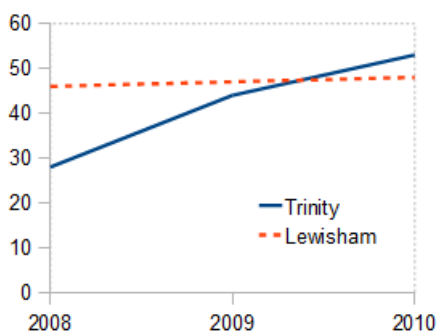

Dear Year 5 Parent,

We know that many of you will be thinking about your child's choice of secondary school over the summer. We wanted to remind you that you have an excellent choice right on your doorstep.

A growing local intake

In the last three years, Trinity has been transformed with a new headteacher and a new building. Trinity is now much more popular with local children and the catchment zone halved in distance from 2010 to 2011.

This year there were 450 applications for 120 places and Trinity was the second most popular choice for the ten most local primary schools (after Hillyfields Girls).

High academic standards

Trinity's results have been rapidly improving with 64% of students getting 5A-Cs at GCSE in 2010, or 54% including English and maths. Trinity is aiming to get 70% 5A-Cs this year.

For students expected to get mostly As and A*s at GCSE, the school has introduced a new "grammar stream", supported by the expertise of the new Assistant Head recruited from St Olave's. But the school works hard for all its students whatever their academic skills.

Trinity has a strong relationship with Christ the King Sixth Form College and may well develop its own sixth form in the future.

Percentage of students with 5A-C at GCSE (or equivalent) including English & Maths